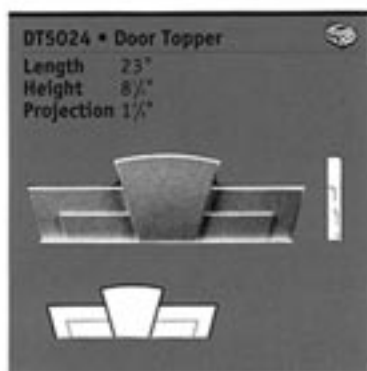

Decorative Surrounds

Chemcrest's offering of decorative surrounds for interior use includes its NEW Door Toppers as well as an extensive line of square stone textured plaques (or, as we're calling them here - "Square Medallions"). As with any of Chemcrest's fifteen hundred standard products, the applications for these items are only limited by your imagination.

Polyurethane products are easy to work with and are cut and installed much like a wood product. They can also be painted with either a quality latex or an oil based paint following the directions on the container - or polyurethane products can be faux finished for an entirely unique look that's all your own. Use Chemcrest's Decorative Surrounds as suggested here or dream up something entirely new.