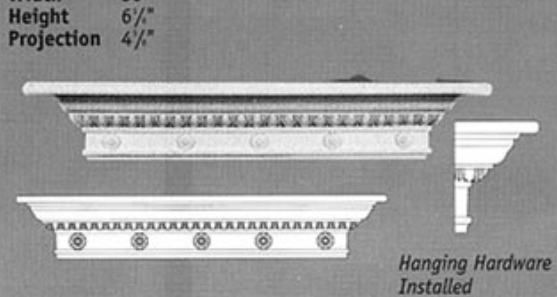

DS8528-018 • Shelf with Hanging Hardware

Width 18"
Height 7"
Projection 8 1/2"

DS8528-036 • Shelf with Hanging Hardware

Width 35 1/2"
Height 5 1/2"
Projection 9 1/2"

DS8633-036 • Shelf with Hanging Hardware

Width 36"
Height 6 1/2"
Projection 4 1/2"

Decorative Accents

Fluted Plant Stand with Fancy Top

PS2408-FL 8" x 24"
PS2410-FL 10" x 24"
PS3608-FL 8" x 36"
PS3610-FL 10" x 36"
PS4808-FL 8" x 48"
PS4810-FL 10" x 48"

Heights may be modified. See Price List

Smooth Plant Stand with Fancy Top

PS2408-SM 8" x 24"
PS2410-SM 10" x 24"
PS3608-SM 8" x 36"
PS3610-SM 10" x 36"
PS4808-SM 8" x 48"
PS4810-SM 10" x 48"

Heights may be modified. See Price List