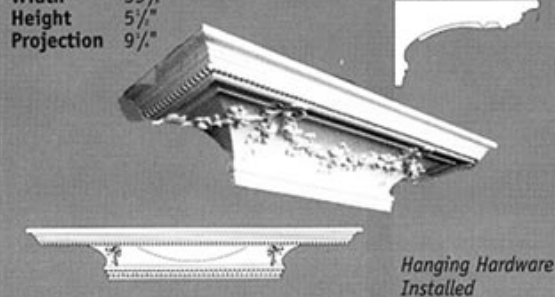

FS1000 • 3 Pc. Set - Swag & 2 Tassels

Width 38 1/2"
Height 12 1/2"
Projection 1 1/2"

FS1001 • Festoon Swag

Width 33 1/2"
Height 9"
Projection 1 1/2"

FS1002 • Festoon Tassel (Pair)

Width 3"
Height 12 1/2"
Projection 1 1/2"

DS8528-018 • Shelf with Hanging Hardware

Width 18"
Height 7"
Projection 8 1/2"

DS8528-036 • Shelf with Hanging Hardware

Width 35 1/2"
Height 5 1/2"
Projection 9 1/2"

DS8633-036 • Shelf with Hanging Hardware