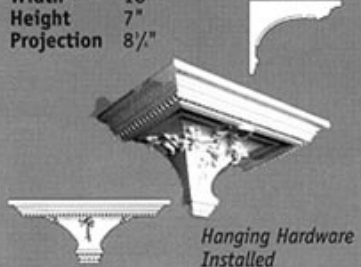

FS1000 • 3 Pc. Set - Swag & 2 Tassels

Width 38 1/2"
Height 12 1/2"
Projection 1 1/2"

FS1001 • Festoon Swag

Width 33 1/2"
Height 9"
Projection 1 1/2"

FS1002 • Festoon Tassel (Pair)

Width 3"
Height 12 1/2"
Projection 1 1/2"

DS8528-018 • Shelf with Hanging Hardware

Width 18"
Height 7"
Projection 8 1/2"

DS8528-036 • Shelf with Hanging Hardware

Width 35 1/2"
Height 5 1/2"
Projection 9 1/2"

DS8633-036 • Shelf with Hanging Hardware