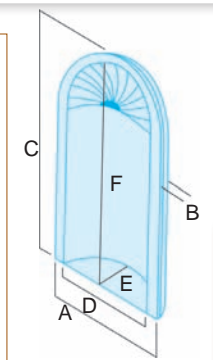

DW1611 shown

\* DW1611 \$380.00 ea.

37-1/2" W x 69" H

PART #	A	B	C	D	E	F	G	H	I
DW1602	15-1/4"	5-3/8"	23-3/8"	11-3/16"	3-1/2"	22-3/4"	16-3/4"	3-7/8"	3-1/2"
DW1605	23-1/2"	8"	43-1/4"	18"	6-1/8"	39"	26-3/8"	8"	9-1/4"
DW1608	23-1/2"	8"	43-1/4"	18"	6-1/8"	39"	28"	4"	6-1/4"
DW1611	35-1/4"	12"	63-5/8"	27-5/8"	11"	58"	37-1/2"	3-3/4"	5-3/8"

\* The 3 accent pieces shown above can be placed on the face of the frame of your choosing, allowing you to create your own unique look.

**Please refrain from cutting the hole for your niche until you have actual niche for exact measurements.**

# Surface Mounted NICHES

Polyurethane  
Architectural  
Elements

No Cutting! If You Can Hang a Picture, You Can Hang a Niche!

**DW1625** \$65.00 ea.

15" W x 21" H

- No construction necessary.
- As simple as hanging a picture.
- Easily installed without having to cut a hole.
- Pre-attached keyhole hangers.

27-1/4" W x 42-1/2" H

PART #	A	B	C	D	E	F	G	H	I
<b>DW1625</b>	15"	14"	11"	16"	21"	2"	6"	3"	-
<b>DW1630</b>	15-1/2"	15"	9-1/8"	20-5/8"	31-5/8"	7-1/4"	7-1/4"	2-1/2"	-
<b>DW1633</b>	19-1/2"	18-1/4"	13-1/2"	32-5/8"	37-1/2"	3-1/8"	8"	7-3/4"	-
<b>DW1635</b>	21-1/8"	19-1/4"	13-3/4"	28-5/8"	34"	2-1/2"	5-7/8"	4-3/8"	23-1/2"
<b>DW1636</b>	23-3/8"	21"	15-1/8"	32-3/8"	42-1/2"	5-1/2"	9-1/2"	5-1/4"	27-1/4"