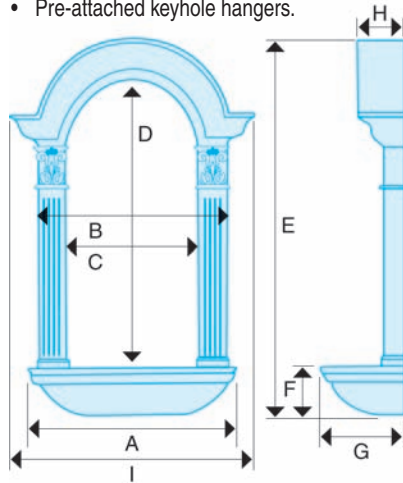

\* The 3 accent pieces shown above can be placed on the face of the frame of your choosing, allowing you to create your own unique look.

**Please refrain from cutting the hole for your niche until you have actual niche for exact measurements.**

# Surface Mounted NICHES

Polyurethane  
Architectural  
Elements

No Cutting! If You Can Hang a Picture, You Can Hang a Niche!

**DW1625** \$65.00 ea.

15" W x 21" H

- No construction necessary.
- As simple as hanging a picture.
- Easily installed without having to cut a hole.
- Pre-attached keyhole hangers.

Surface Mounted Niche Dimension Chart

**DW1630** \$98.95 ea.

15-1/2" W x 31-5/8" H

**DW1633** \$195.20 ea.

19-1/2" W x 37-1/2" H

**DW1635** \$125.00 ea.

23-1/2" W x 34" H

**DW1636** \$230.75 ea.

27-1/4" W x 42-1/2" H

PART #	A	B	C	D	E	F	G	H	I
<b>DW1625</b>	15"	14"	11"	16"	21"	2"	6"	3"	-
<b>DW1630</b>	15-1/2"	15"	9-1/8"	20-5/8"	31-5/8"	7-1/4"	7-1/4"	2-1/2"	-
<b>DW1633</b>	19-1/2"	18-1/4"	13-1/2"	32-5/8"	37-1/2"	3-1/8"	8"	7-3/4"	-
<b>DW1635</b>	21-1/8"	19-1/4"	13-3/4"	28-5/8"	34"	2-1/2"	5-7/8"	4-3/8"	23-1/2"
<b>DW1636</b>	23-3/8"	21"	15-1/8"	32-3/8"	42-1/2"	5-1/2"	9-1/2"	5-1/4"	27-1/4"