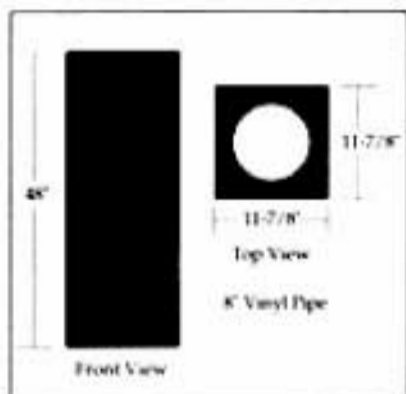

NEW

Grecian Baluster
No. 32001
Uses 32300 & 32301 Railings

NEW

English Baluster
No. 32000
Uses 32300 & 32301 Railings

Newel Post
No. 32200
Use with 32000 & 32001 Balusters

Newel Post Top Cap
No. 32401
Fits 32200 Newel Post