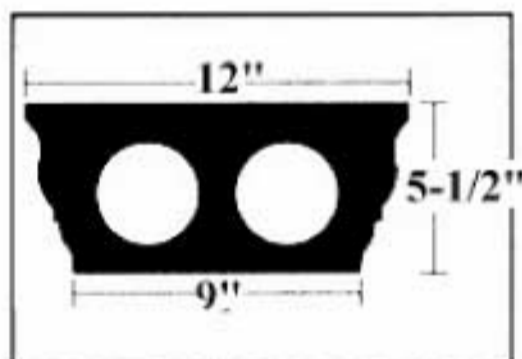

Balustrade Bottom Railing
No. 32301