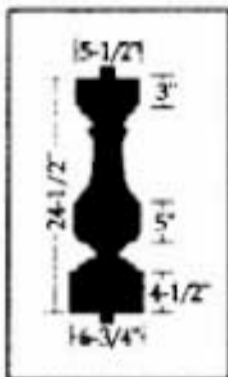

NEW

English Baluster
No. 32000
Uses 32300 & 32301 Railings