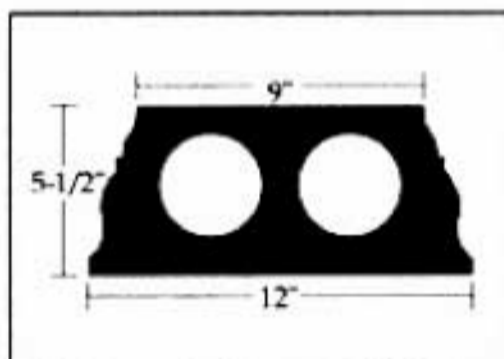

Balustrade Bottom Railing
No. 32301