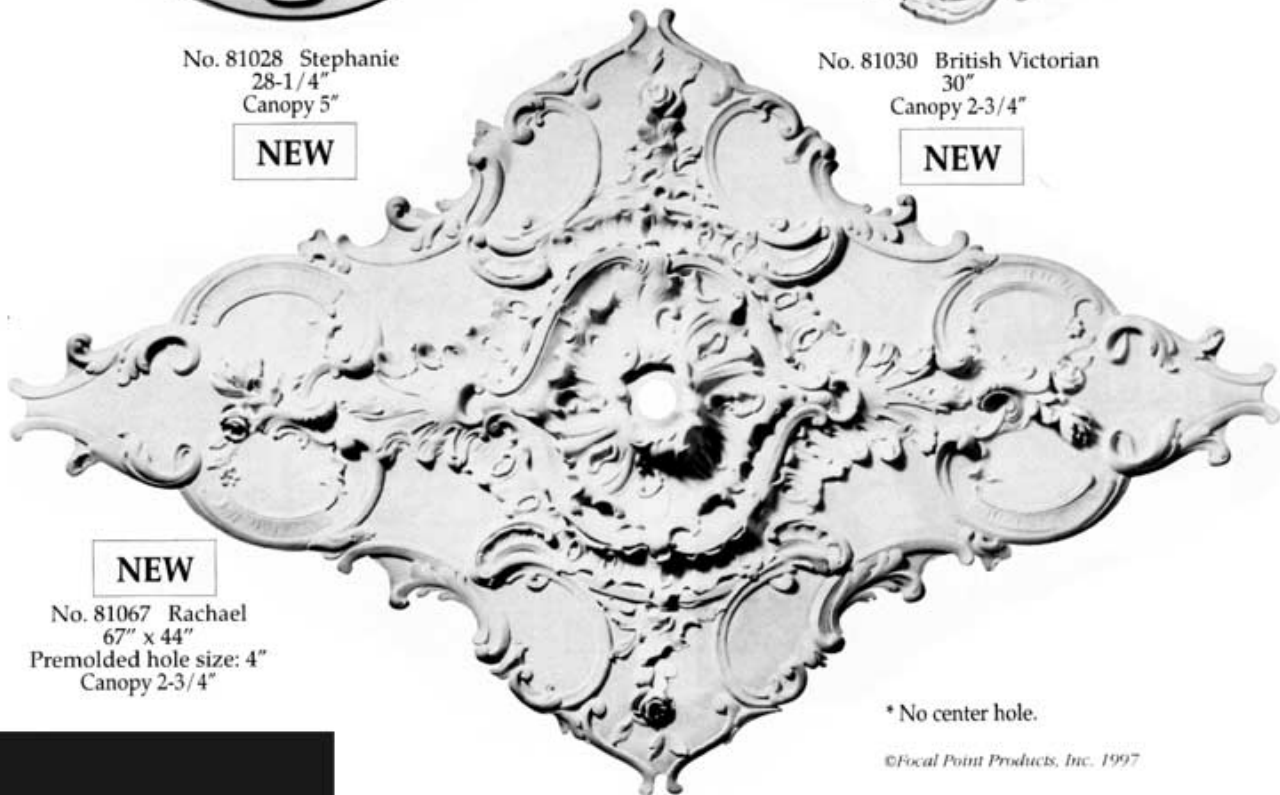

85004/R21 Poppy*
Rosette 6-1/2"

85003/R2 Americana*
Rosette 9" x 9"

85005/R3 Chantilly*
Rosette 6"

85002/R19 (4) Mimosa*
Rosette 3-3/4"

85000/R13 (4) Chelsea*
Rosette 4" x 4"

85001/R17 (4) Periwinkle*
Rosette 3-1/8"

No. 81028 Stephanie
28-1/4"
Canopy 5"

NEW

85024/R1 Victoriana*
24" x 12-1/4"

No. 81030 British Victorian
30"
Canopy 2-3/4"

NEW

NEW

No. 81067 Rachael
67" x 44"
Premolded hole size: 4"
Canopy 2-3/4"

* No center hole.